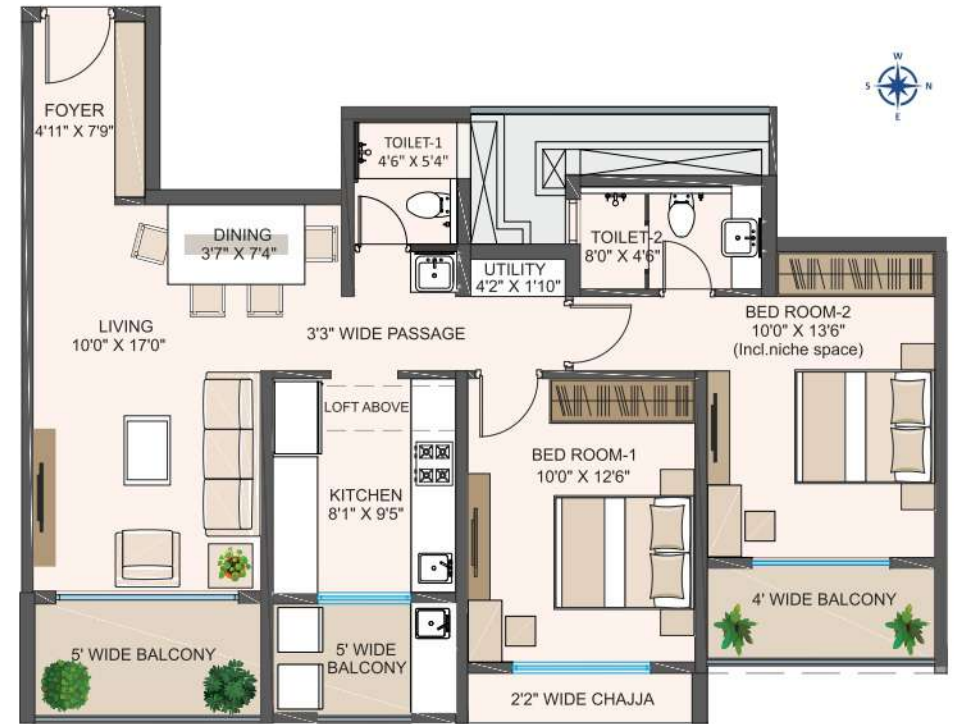

## 2BHK - WEST VIEW

## 2 BHK - EAST VIEW

FLAT NO 2BHK TYPE 1	RERA CARPET AREA		BALCONY		TOTAL CARPET	
	SQ.M	SQ.FT	SQ.M	SQ.FT	SQ.M	SQ.FT
1,2,8	68.13	733.34	11.98	128.95	80.11	862.29

FLAT NO 2BHK TYPE 2	RERA CARPET AREA		BALCONY		TOTAL CARPET	
	SQ.M	SQ.FT	SQ.M	SQ.FT	SQ.M	SQ.FT
3,4,5	69.13	744.1	11.99	129.05	81.12	873.15