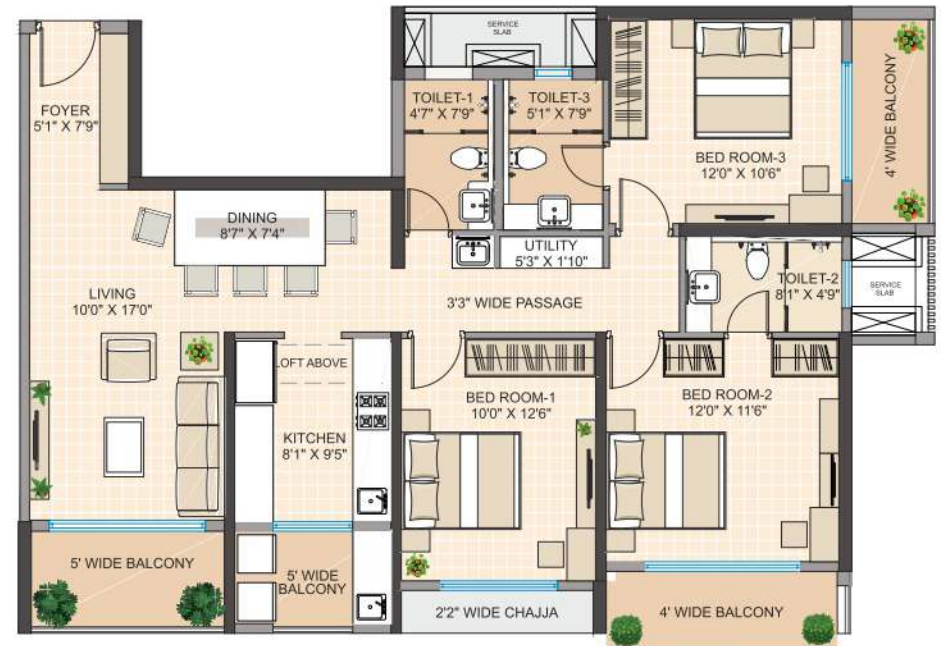

3 BHK - WEST VIEW

3 BHK - EAST VIEW

FLAT NO 3 BHK TYPE 2	RERA CARPET AREA		BALCONY		TOTAL CARPET	
	SQ.M	SQ.FT	SQ.M	SQ.FT	SQ.M	SQ.FT
2	91.56	985.54	16.51	177.71	108.07	1163.25

FLAT NO 3 BHK TYPE 2	RERA CARPET AREA		BALCONY		TOTAL CARPET	
	SQ.M	SQ.FT	SQ.M	SQ.FT	SQ.M	SQ.FT
3	92.67	997.49	16.56	178.25	109.23	1175.74