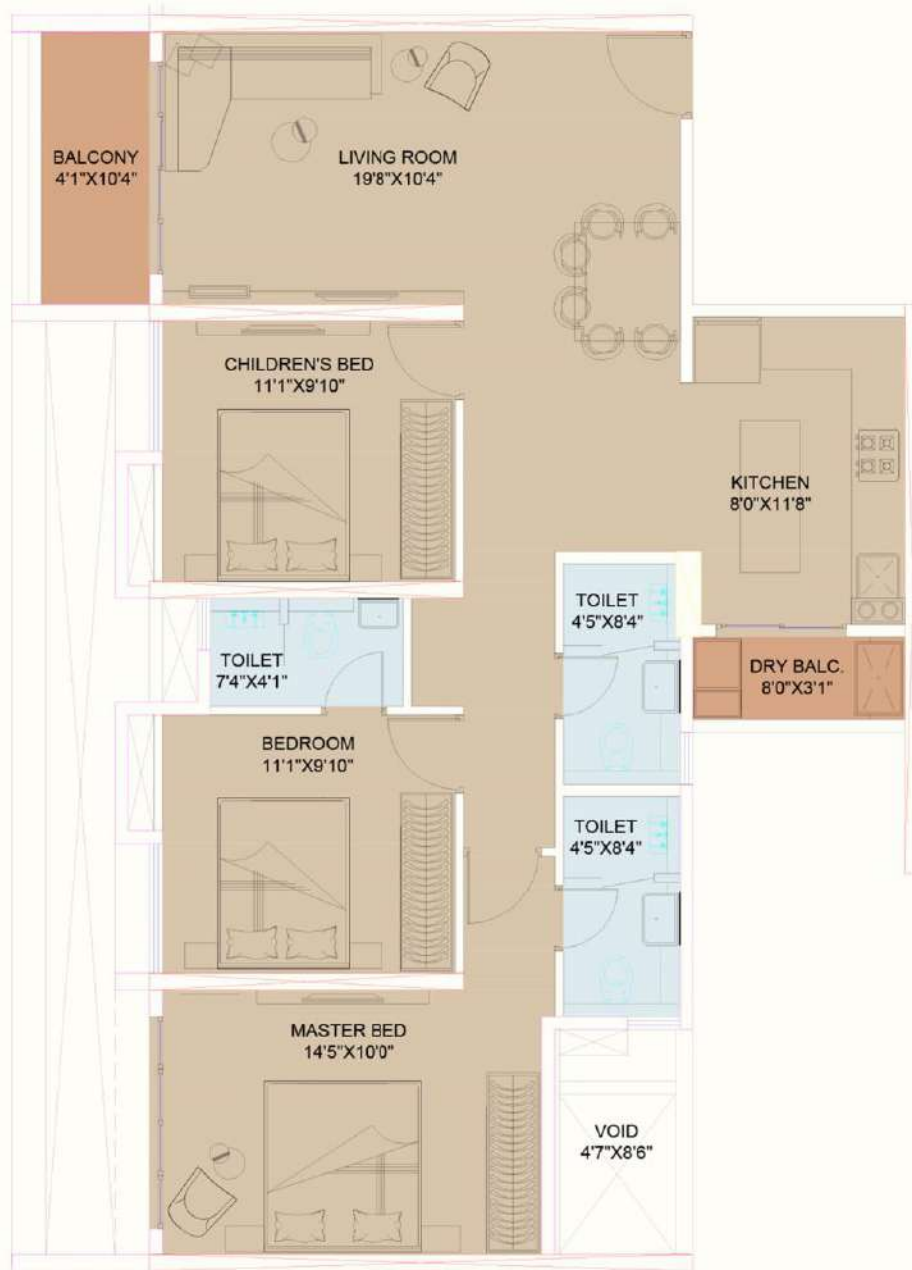

3 BHK Floor Plan

"Area as per RERA. All areas are in sq.mtrs"

Type : 3 BHK	Carpet Area : 90.01	Balcony Area : 06.27 Open/closed	Total Area : 96.28
--------------	---------------------	-------------------------------------	--------------------