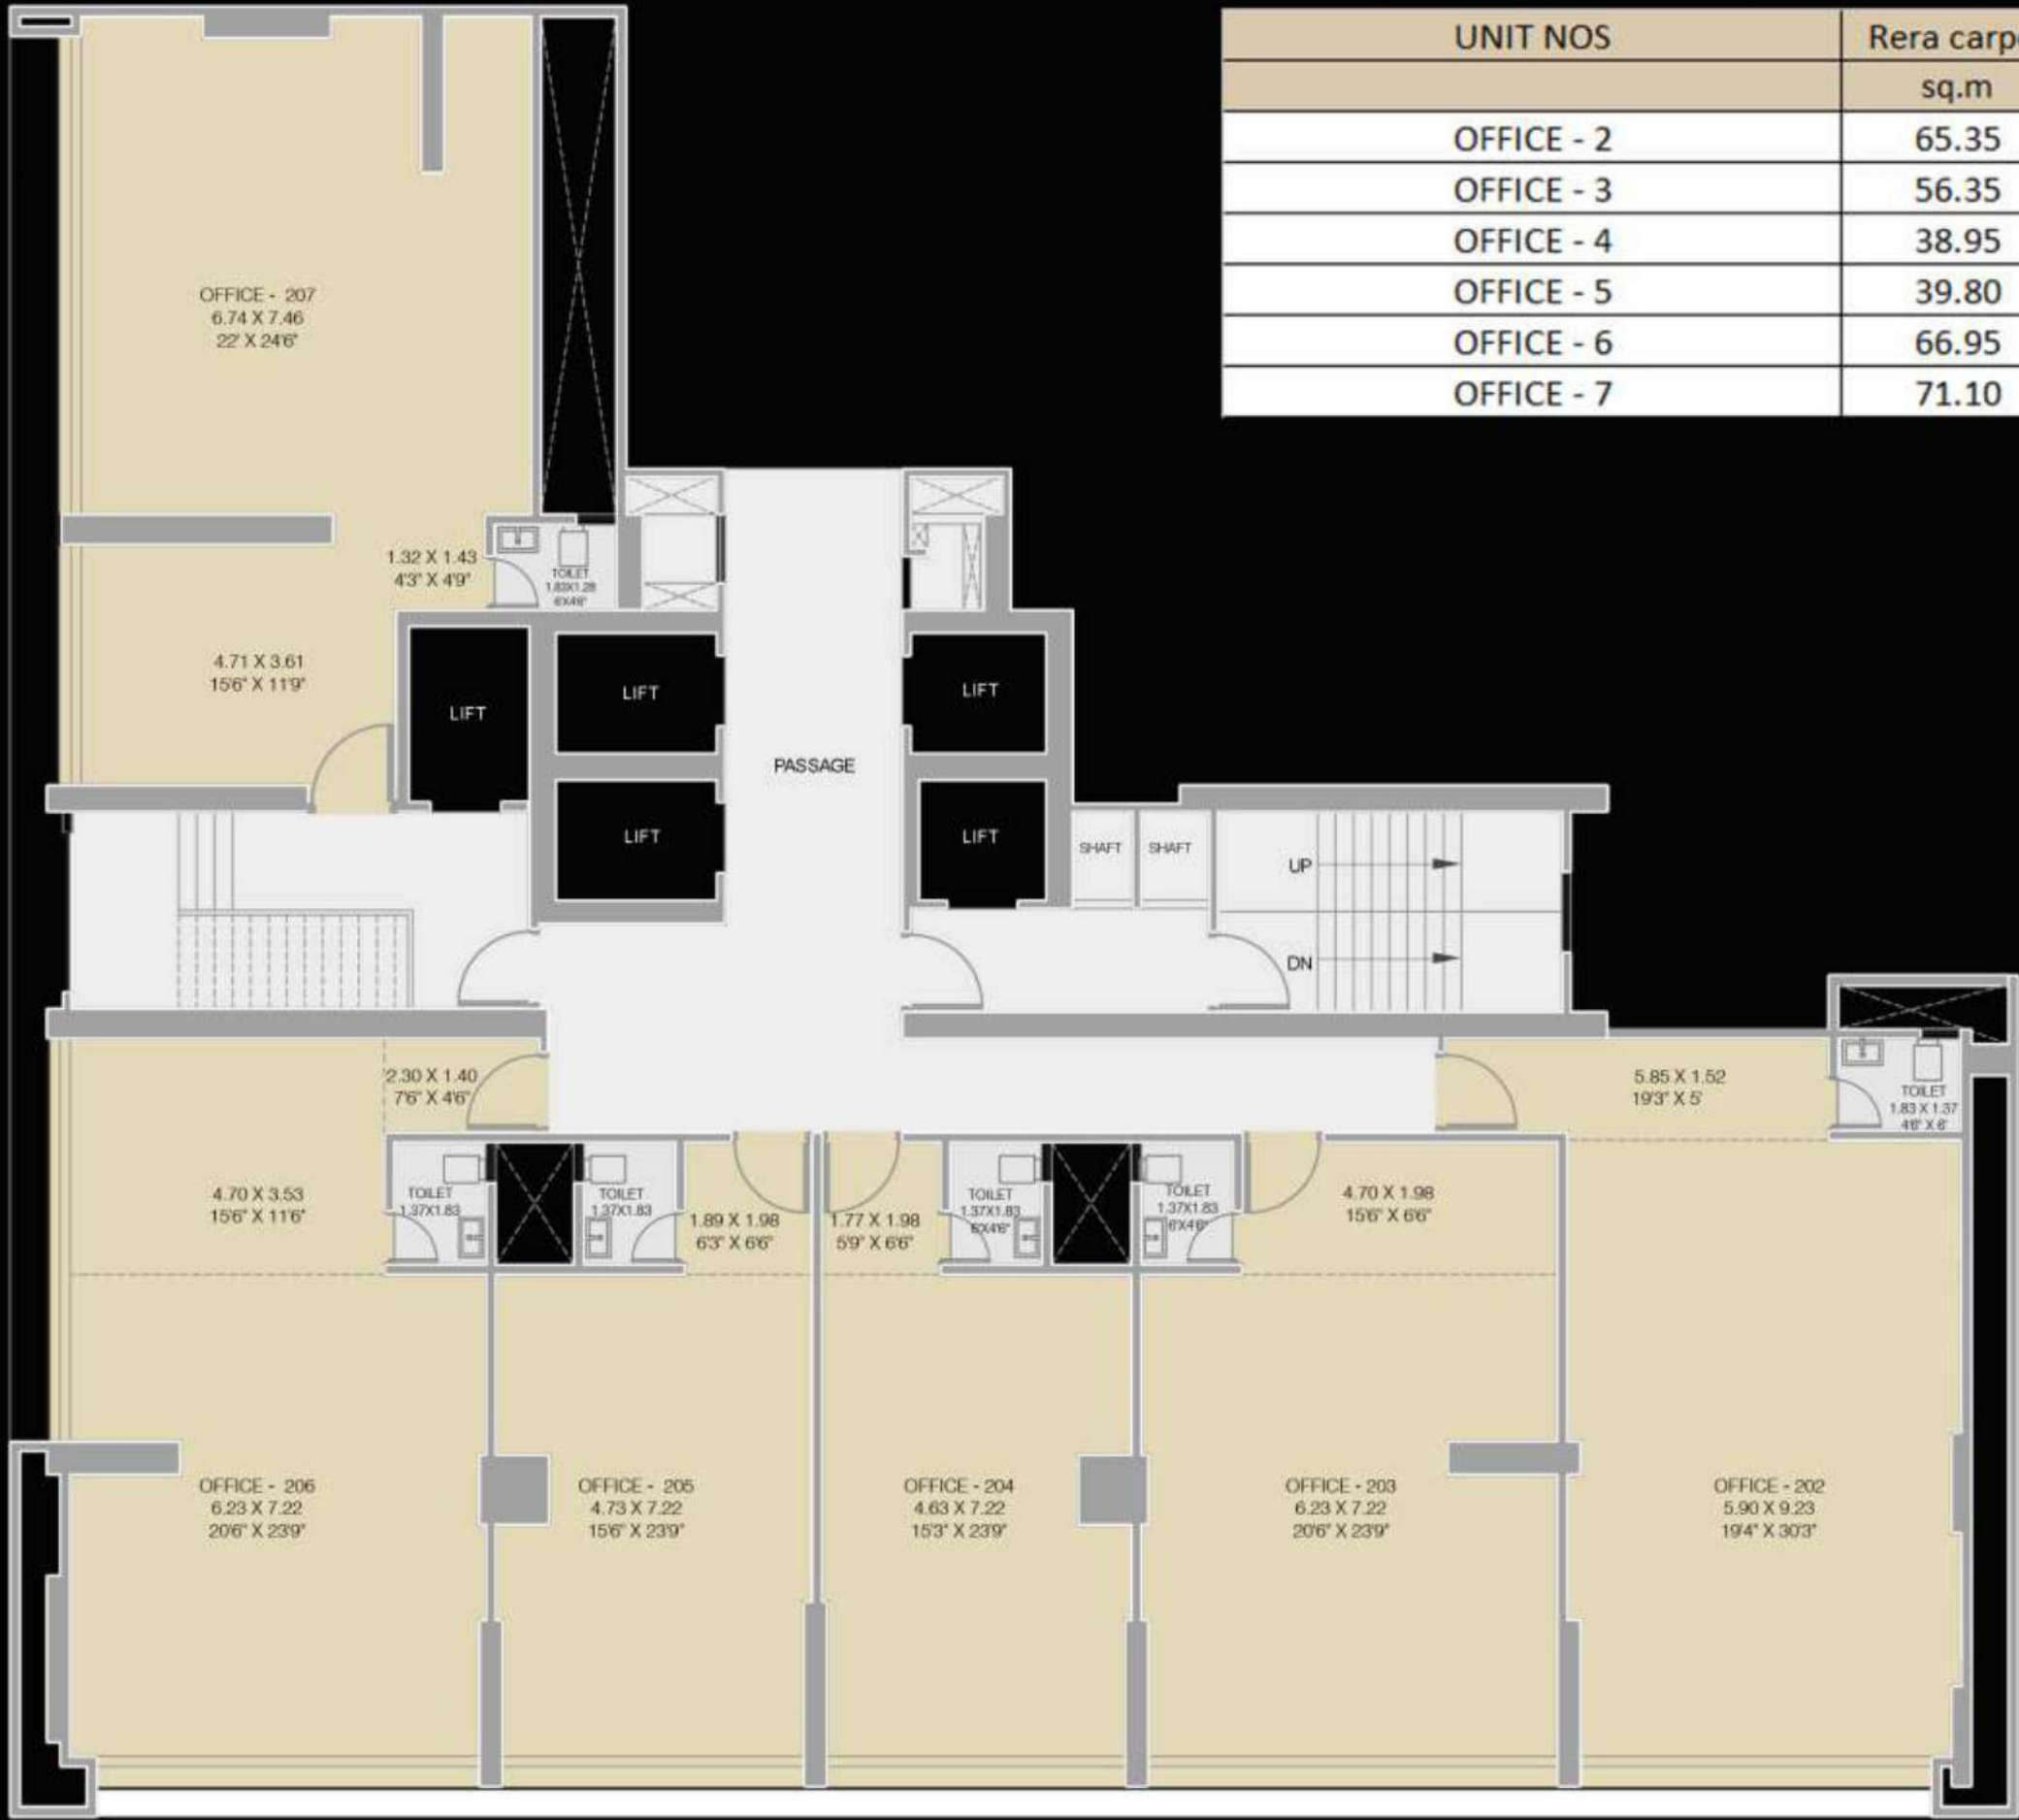

UNIT NOS	Rera carpet	Total Carpet	B/up Area (For reference only)	
	sq.m	sq.m	sq.m	sq.ft
OFFICE - 2	65.35	65.35	94.76	1020
OFFICE - 3	56.35	56.35	81.71	879
OFFICE - 4	38.95	38.95	56.48	608
OFFICE - 5	39.80	39.80	57.71	621
OFFICE - 6	66.95	66.95	97.08	1045
OFFICE - 7	71.10	71.10	103.10	1110