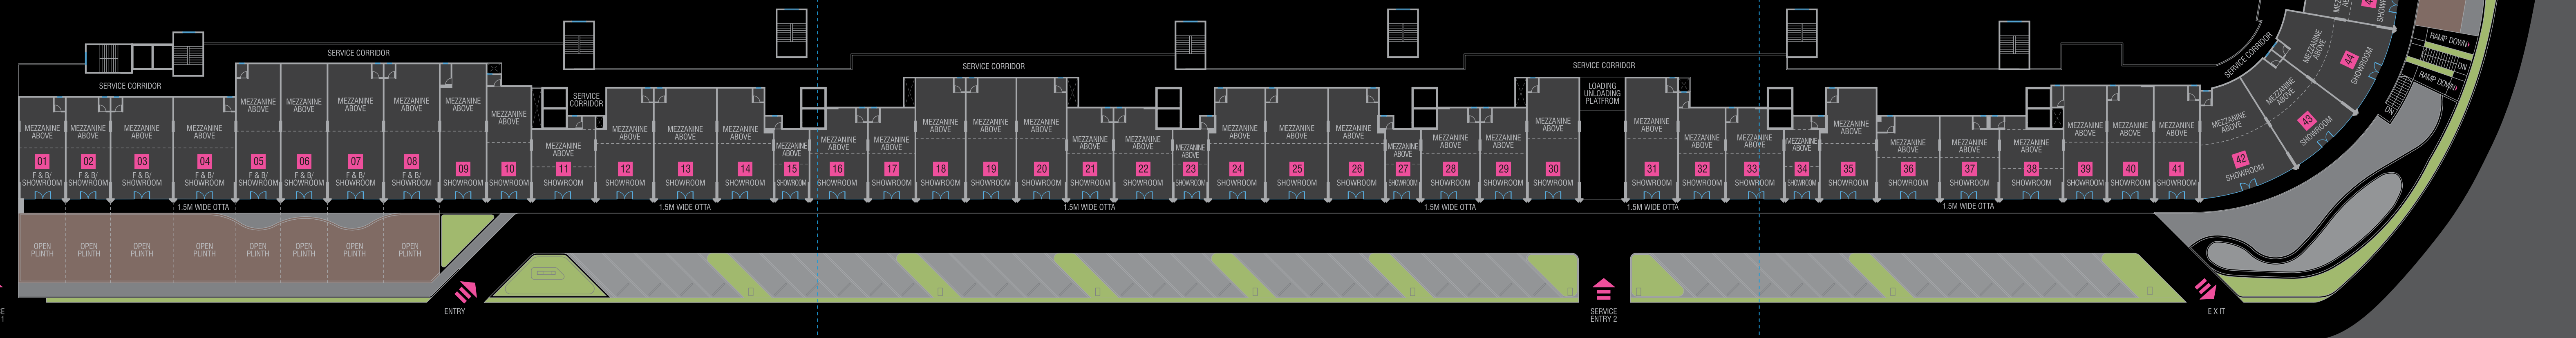

SHOP NO	SHOP		MEZZANINE		CARPET AREA	
	DIMENSION	AREA	DIMENSION	AREA	SQ.M	SQ.FT
39	15'4" X 41'0"	61.65	15'4" X 12'10"	30.83	92.475	995
40	16'8" X 41'0"	63.32	16'8" X 20'6"	31.66	94.98	1022
41	16'6" X 41'0"	62.45	16'6" X 20'5"	31.23	93.675	1008
42	25'10" X 38'6"	92.72	20'5" X 19'7"	46.36	139.08	1497
43	21'10" X 38'1"	77.2	18'4" X 18'10"	38.60	115.8	1246
44	24'1" X 38'7"	86.69	19'4" X 18'10"	43.35	130.035	1400
45	17'0" X 33'0"	51.63	17'0" X 16'6"	25.82	77.445	834
46	20'10" X 25'2"	59.42	20'10" X 8'8"	29.71	89.13	959
47	12'8" X 25'2"	34.66	12'8" X 14'10"	17.33	51.99	560
48	20'4" X 25'2"	72.56	18'1" X 15'0"	36.28	108.84	1172
49	22'0" X 40'2"	81.75	22'0" X 20'1"	40.88	122.625	1320
50	20'10" X 25'2"	74.5	18'7" X 15'0"	37.25	111.75	1203
51	12'8" X 25'2"	34.66	12'8" X 14'10"	17.33	51.99	560
52	20'10" X 25'2"	59.39	20'10" X 8'8"	29.70	89.085	959
53	17'0" X 33'0"	51.64	17'0" X 16'6"	25.82	77.46	834

SERVICE ENTRY 3