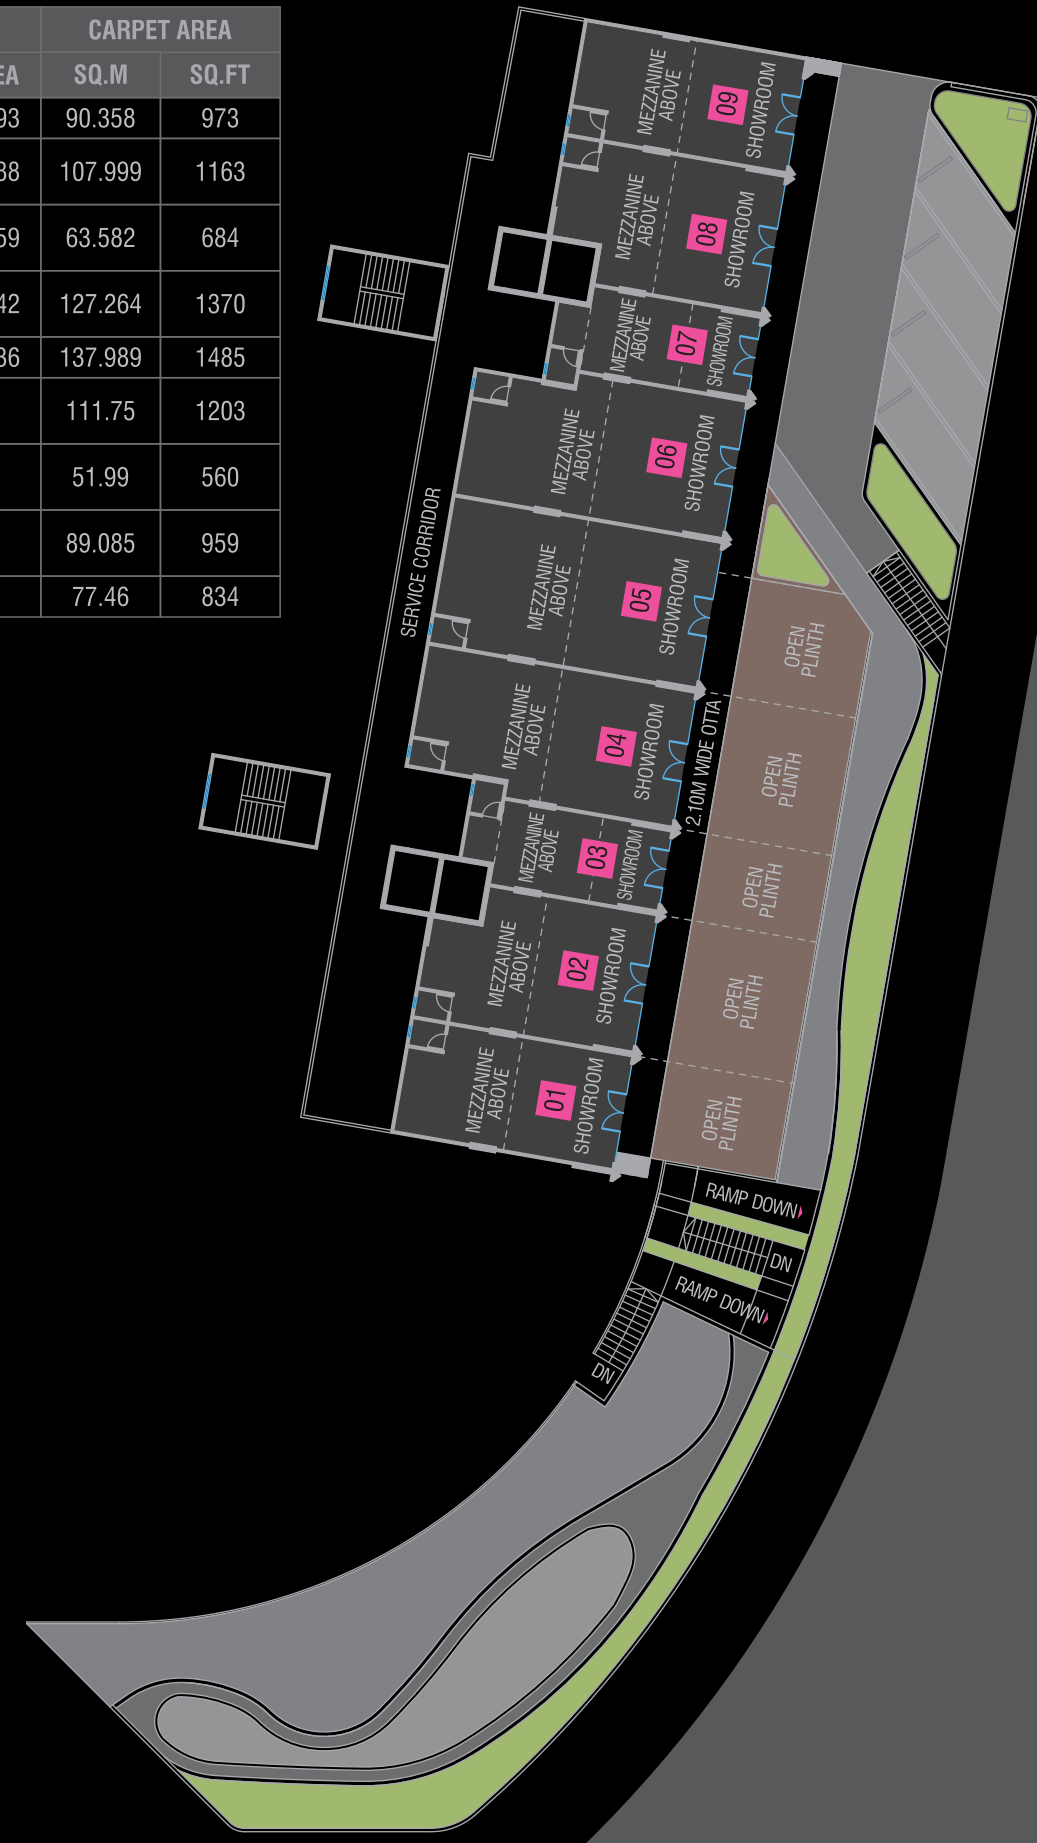

SHOP NO	SHOP		MEZZANINE		EXTENDED PLINTH		CARPET AREA	
	DIMENSION	AREA	DIMENSION	AREA	DIMENSION	AREA	SQ.M	SQ.FT
01	17'0" X 33'0"	51.62	17'0" X 16'6"	25.81	14'10" X 24'0"	12.93	90.358	973
02	20'10" X 25'2" 15'0" X 7'10"	59.41	20'10" X 8'8" 15'0" X 7'10"	29.71	21'3" X 24'0"	18.88	107.999	1163
03	12'8" X 25'2" 11'10" X 4'10"	34.66	12'8" X 14'10"	17.33	13'1" X 24'0"	11.59	63.582	684
04	20'04" X 25'2" 18'1" X 15'0"	72.56	18'1" X 15'0" 20'10" X 5'1"	36.28	20'9" X 24'0"	18.42	127.264	1370
05	22'0" X 40'2"	81.75	22'0" X 20'1"	40.88	17'10" X 24'0"	15.36	137.989	1485
06	20'10" X 25'2" 18'7" X 15'0"	74.5	18'7" X 15'0" 20'10" X 5'1"	37.25	-	-	111.75	1203
07	12'8" X 25'2" 11'10" X 4'10"	34.66	12'8" X 14'10"	17.33	-	-	51.99	560
08	20'10" X 25'2" 15'0" X 7'10"	59.39	20'10" X 8'8" 15'0" X 7'10"	29.70	-	-	89.085	959
09	17'0" X 33'0"	51.64	17'0" X 16'6"	25.82	-	-	77.46	834

## Lower Ground Floor

SHOP NO	SHOP		MEZZANINE		CARPET AREA	
	DIMENSION	AREA	DIMENSION	AREA	SQ.M	SQ.FT
39	15'4" X 41'0"	61.65	15'4" X 12'10"	30.83	92.475	995
40	16'8" X 41'0"	63.32	16'8" X 20'6"	31.66	94.98	1022
41	16'6" X 41'0"	62.45	16'6" X 20'5"	31.23	93.675	1008
42	25'10" X 38'6"	92.72	20'5" X 19'7"	46.36	139.08	1497
43	21'10" X 38'1"	77.2	18'4" X 18'10"	38.60	115.8	1246
44	24'1" X 38'7"	86.69	19'4" X 18'10"	43.35	130.035	1400
45	17'0" X 33'0"	51.63	17'0" X 16'6"	25.82	77.445	834
46	20'10" X 25'2"	59.42	20'10" X 8'8"	29.71	89.13	959
47	12'8" X 25'2"	34.66	12'8" X 14'10"	17.33	51.99	560
48	20'4" X 25'2"	72.56	18'1" X 15'0"	36.28	108.84	1172
49	22'0" X 40'2"	81.75	22'0" X 20'1"	40.88	122.625	1320
50	20'10" X 25'2"	74.5	18'7" X 15'0"	37.25	111.75	1203
51	12'8" X 25'2"	34.66	12'8" X 14'10"	17.33	51.99	560
52	20'10" X 25'2"	59.39	20'10" X 8'8"	29.70	89.085	959
53	17'0" X 33'0"	51.64	17'0" X 16'6"	25.82	77.46	834