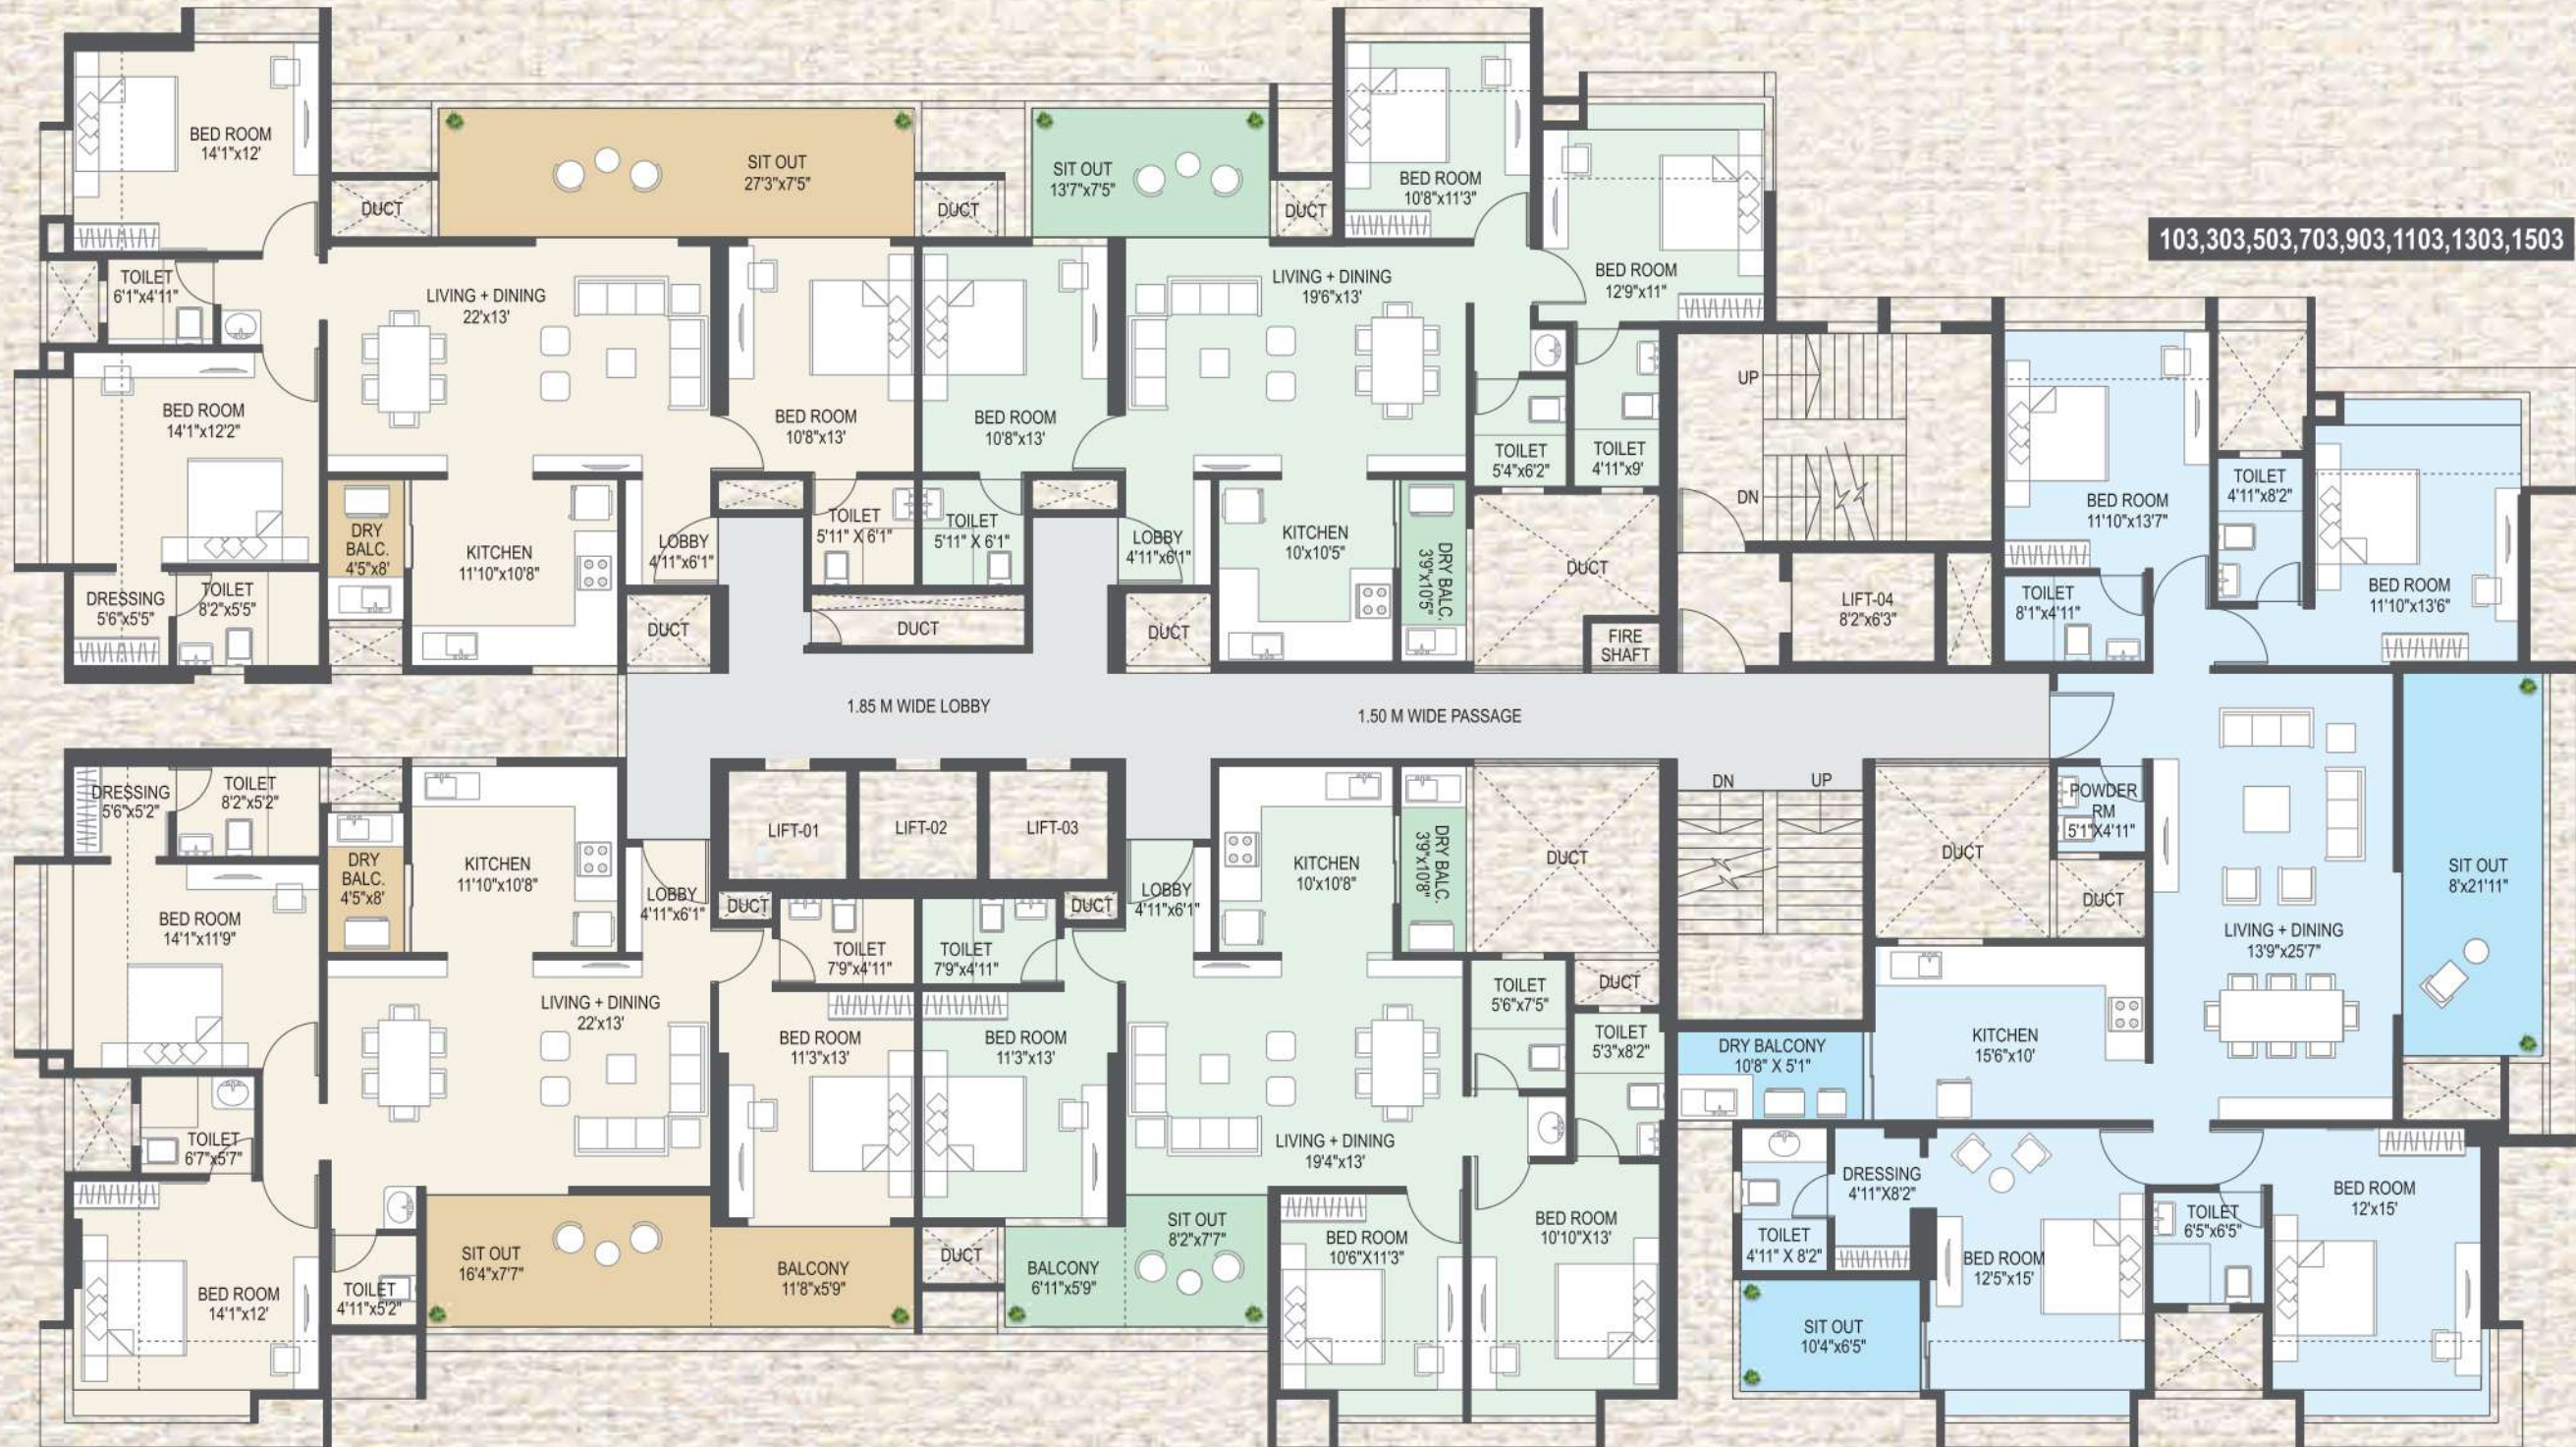

JUBILEE HILLS

**SUPER-SIZED 4 & 3 BHK RESIDENCES
BANER**

LIVE JUBILANT

Designed by an Award-winning Architect

Super-sized 4 & 3 BHK Residences

Mesmerising Lifetime Hill Views

Introducing Private Porticos

Lofty Ceilings with 11.5 ft. Clear Height

Amenities Spread Across 3 Levels

Passage Free Zero Wastage Planning

5 Minutes from Balewadi Highstreet

FLOOR PLANS

TYPICAL FLOOR PLAN (1ST, 3RD, 5TH, 7TH, 9TH, 11TH, 13TH & 15TH)

101,301,501,701,901,1101,1301,1501

102,302,502,702,902,1102,1302,1502

103,303,503,703,903,1103,1303,1503

105,305,505,705,905,1105,1305,1505

104,304,504,704,904,1104,1304,1504

TYPICAL FLOOR PLAN (2ND, 4TH, 8TH, 12TH & 16TH)

REFUGE FLOOR PLAN (6TH, 10TH & 14TH)

RECREATIONAL FLOOR 17TH

1801

1805

AMENITIES

Swimming Pool

Well Equipped Gymnasium

Indoor Games Room

Multipurpose Area